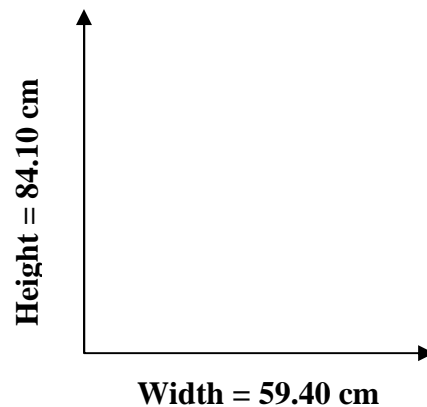

TITLE OF THE POSTER <TIMES NEW ROMAN 24, CAPITAL AND BOLD>

Authors Name in Full <times new roman 18, Bold>

Affiliation <times new roman 16, bold>

E-mail <times new roman 16, bold>

All other Titles should be with Font Size 22 and Bold. And Content Text should be with Font Size 18 and Bold

NOTE:

- Use less text
- Try to use more graphics, flow chart and pictures

Poster Size : A1
Width = 59.40 cm
Height = 84.10 cm

Poster Size: A1